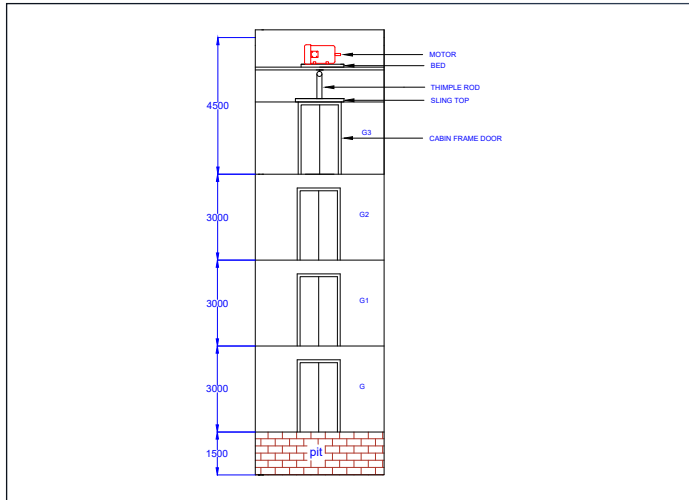

Machine Room Less (MRL)